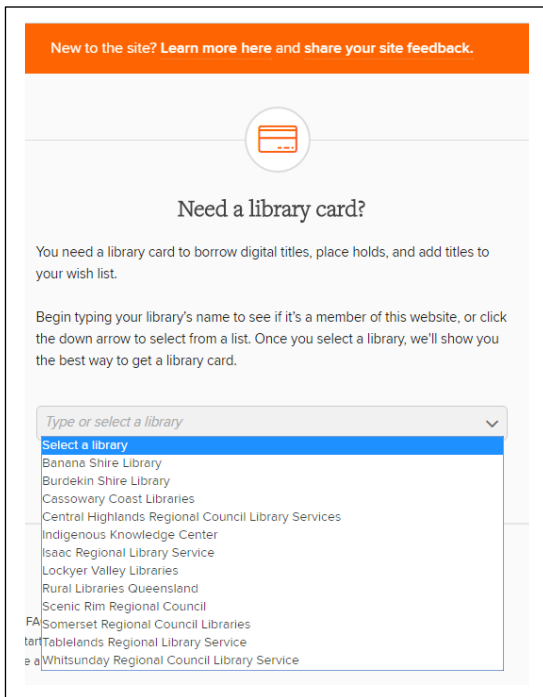

Getting started

- You can borrow up to 10 titles at a time. The lending period may vary from title to title.
- Read straight from your browser or download to your computer or device.
- For downloadable ebooks you need: [Adobe Digital Editions](#) (Windows or Mac) or [OverDrive](#) for Windows 8 (Windows 8/RT only)
- Download the **Libby** app to view on your mobile device

Access

1. Go to <https://qroc.overdrive.com/>
2. Continue with the main collection or refine your selection to **Kids** or **Teens**
3. Click on the **Sign In** button.  Search  **Sign in**
4. Sign in with your library card

5. OR sign in with Facebook

You will be prompted - Need a library card?

6. Sign in with your RLQ library card number and PIN.

7. You will receive an email from Overdrive with this information when registered:

With your OverDrive account, you can:

- Sign into [OverDrive's mobile app](#),* [new OverDrive library websites](#), and [overdrive.com](#).
- Sync your reading/listening progress in the OverDrive app on multiple devices.
- Save your favorite libraries in the OverDrive app and [overdrive.com](#).
- Save searches so you can rerun them with a single click on [overdrive.com](#).