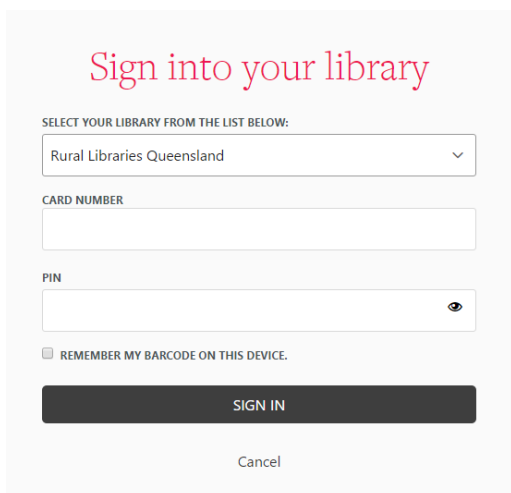

Getting started

- You can borrow up to 10 titles at a time. The lending period may vary from title to title.
- Read straight from your browser or download to your computer or device.
- For downloadable ebooks you need: [Adobe Digital Editions](#) (Windows or Mac) or [OverDrive](#) for Windows 8 (Windows 8/RT only)
- Download the **Libby** app to view on your mobile device

Access

1. Go to <https://qroc.overdrive.com/>
2. Continue with the main collection or refine your selection to **Kids** or **Teens**
3. Click on the **Sign In** button.  Search  **Sign in**
4. Sign in with your library card

5. OR sign in with Facebook

You will be prompted - Need a library card?

6. Sign in with your RLQ library card number and PIN.

7. You will receive an email from Overdrive with this information when registered: