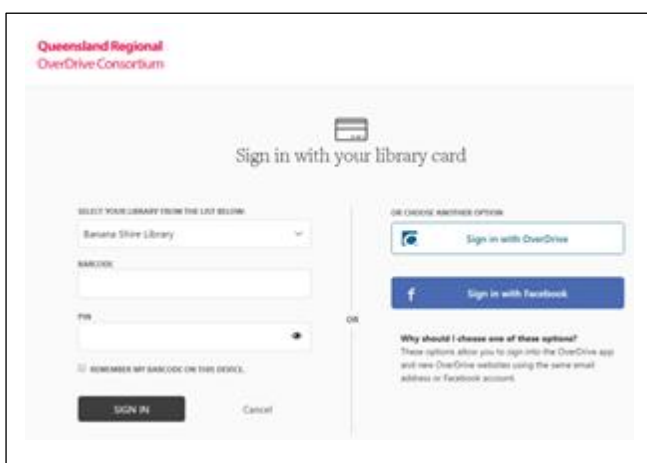

Getting started

- You can borrow up to 10 titles at a time. The lending period may vary from title to title.
- Read straight from your browser or download to your computer or device.
- For downloadable ebooks you need: [Adobe Digital Editions](#) (Windows or Mac) or [OverDrive](#) for Windows 8 (Windows 8/RT only)
- Download the **Libby** app to view on your mobile device

Access

1. Go to <https://qroc.overdrive.com/>
2. Continue with the main collection or refine your selection to **Kids** or **Teens**
3. Click on the **Sign In** button.  Search  **Sign in**
4. Sign in with your library card

5. OR sign in with Facebook

You will be prompted - Need a library card?

6. Sign in with your RLQ library card number and PIN.

7. You will receive an email from Overdrive with this information when registered: