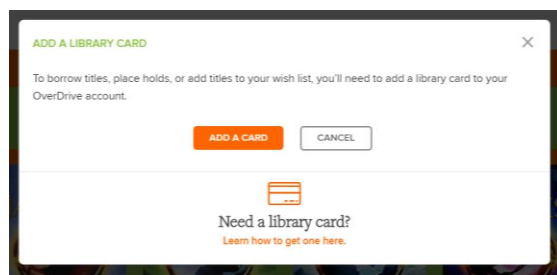

Getting started

- You can borrow up to 10 titles at a time. The lending period may vary from title to title.
- Read straight from your browser or download to your computer or device.
- For downloadable ebooks you need: [Adobe Digital Editions](#) (Windows or Mac) or [OverDrive](#) for Windows 8 (Windows 8/RT only)
- Download the **Libby** app to view on your mobile device

Access

1. Go to <https://qroc.overdrive.com/>
2. Continue with the main collection or refine your selection to **Kids** or **Teens**
3. Click on the **Sign In** button.  Search  **Sign in**
4. Sign in with your library card

5. OR sign in with Facebook

You will be prompted - Need a library card?

6. Sign in with your RLQ library card number and PIN.

7. You will receive an email from Overdrive with this information when registered: