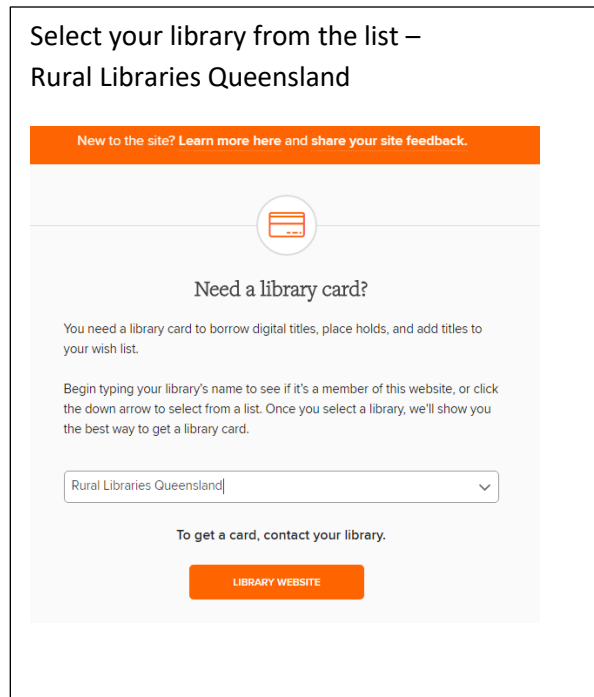

Getting started

- You can borrow up to 10 titles at a time. The lending period may vary from title to title.
- Read straight from your browser or download to your computer or device.
- For downloadable ebooks you need: [Adobe Digital Editions](#) (Windows or Mac) or [OverDrive](#) for Windows 8 (Windows 8/RT only)
- Download the **Libby** app to view on your mobile device

Access

1. Go to <https://qroc.overdrive.com/>
2. Continue with the main collection or refine your selection to **Kids** or **Teens**
3. Click on the **Sign In** button.  Search  **Sign in**
4. Sign in with your library card

5. OR sign in with Facebook

You will be prompted - Need a library card?

6. Sign in with your RLQ library card number and PIN.

7. You will receive an email from Overdrive with this information when registered:

With your OverDrive account, you can:

- Sign into [OverDrive's mobile app](#),* [new OverDrive library websites](#), and [overdrive.com](#).
- Sync your reading/listening progress in the OverDrive app on multiple devices.
- Save your favorite libraries in the OverDrive app and [overdrive.com](#).
- Save searches so you can rerun them with a single click on [overdrive.com](#).