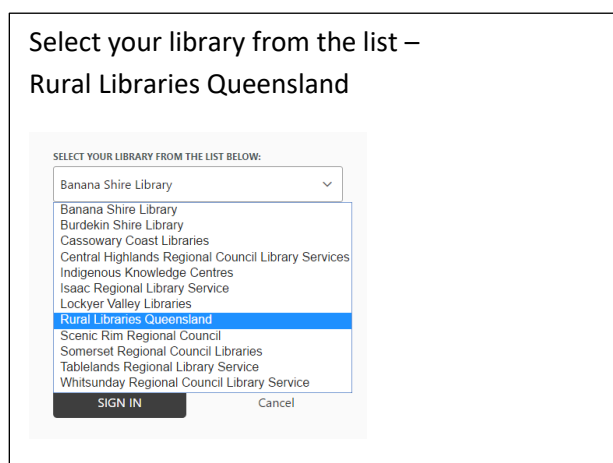

Getting started

- You can borrow up to 10 titles at a time. The lending period may vary from title to title.
- Read straight from your browser or download to your computer or device.
- For downloadable ebooks you need: [Adobe Digital Editions](#) (Windows or Mac) or [OverDrive](#) for Windows 8 (Windows 8/RT only)
- Download the **Libby** app to view on your mobile device

Access

1. Go to <https://qroc.overdrive.com/>
2. Continue with the main collection or refine your selection to **Kids** or **Teens**
3. Click on the **Sign In** button.  Search  **Sign in**
4. Sign in with your library card