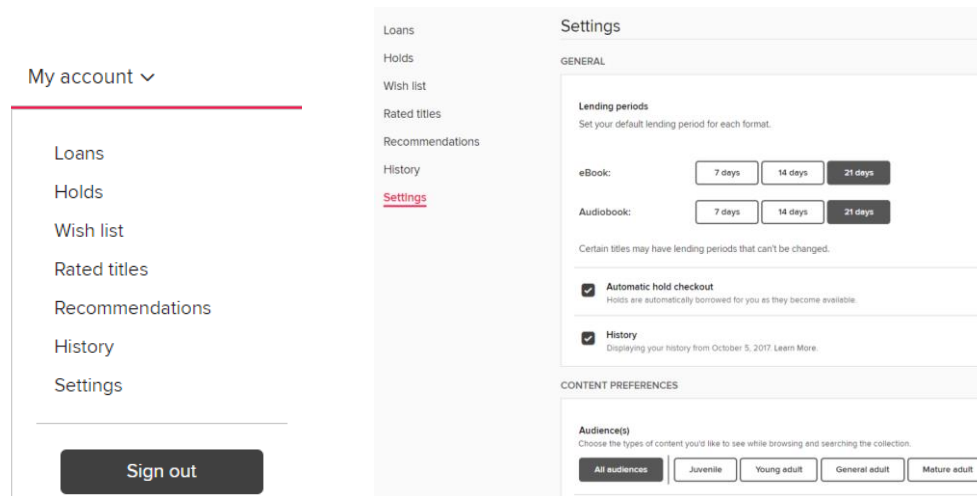

5. OR sign in with Facebook

You will be prompted - Need a library card?

6. Sign in with your RLQ library card number and PIN.

7. You will receive an email from Overdrive with this information when registered:

View

Expand **my account** to view current and past loans and to adjust your **settings**.

Display options are also available.

Libby app

1. Download the free app from your store

2. Short video lessons are available via the app.