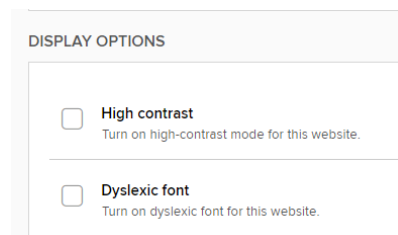

With your OverDrive account, you can:

- Sign into [OverDrive's mobile app](#),* [new OverDrive library websites](#), and [overdrive.com](#).
- Sync your reading/listening progress in the OverDrive app on multiple devices.
- Save your favorite libraries in the OverDrive app and [overdrive.com](#).
- Save searches so you can rerun them with a single click on [overdrive.com](#).

View

Expand **my account** to view current and past loans and to adjust your **settings**.

Display options are also available.

Libby app

1. Download the free app from your store

2. Short video lessons are available via the app.