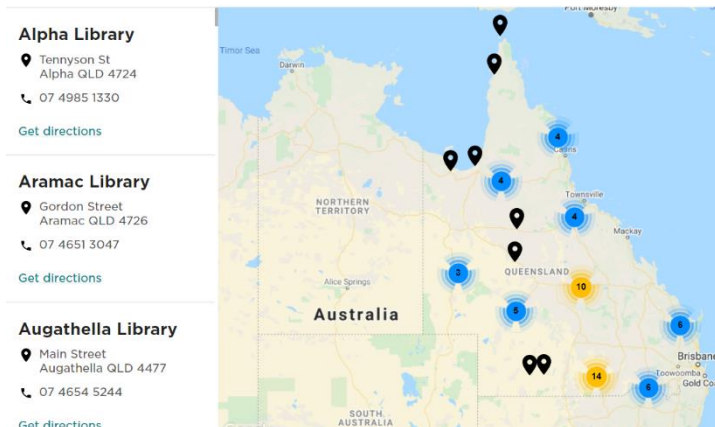

RURAL LIBRARIES QUEENSLAND

RLQ is your gateway to resources and services provided by local government and State Library of Queensland. With 66 locations to visit, Tourist Card membership is available to anyone travelling in rural Queensland.

Find a branch near you. Visit the [Public Library Directory](#). Apply filters to locate tourist friendly library locations. Opening hours vary so check online for details.

Access books, music, movies and more during your travels.

Are you a member yet?

Membership is free. Visit an RLQ library along your way or join online before you depart.

<https://plconnect.slq.qld.gov.au/rlq-tourist-card>